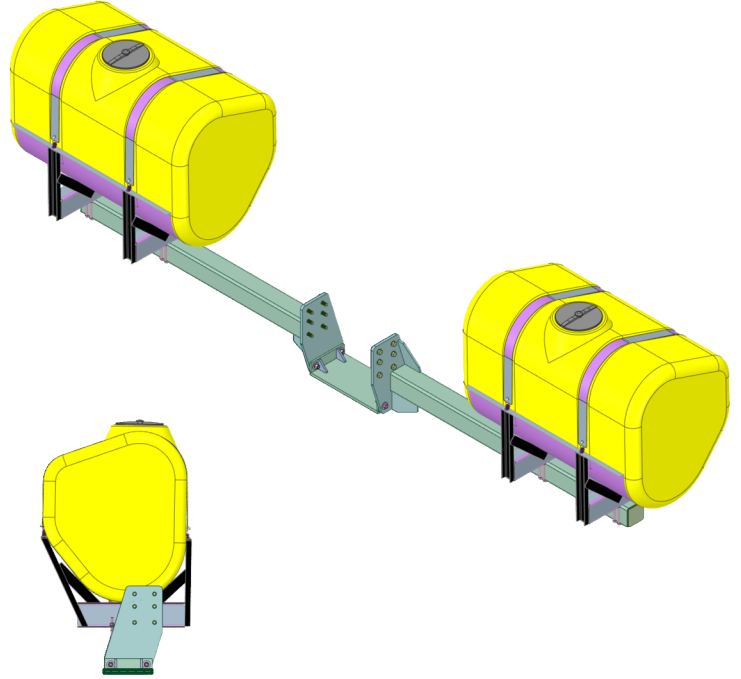

File Location: C:\Users\john\Documents\dwgs\bjm\210\2100978.scdoc

SECTION A-A

Plot Time @ 2/11/2022 11:35:51 AM

MODIFIED @ 2/11/2022 11:32:50 AM By:			
BIG JOHN MFG. INC CO.			
OSMOND, NE 68765		PHONE: 402 748 3860	
DATE: 6/1/2017 4:00:44 PM	OWN BY: J STOFFEL	REV:	DATE:
TITLE: ASS'Y, 600TD SYSTEM FOR MASSEY 8460; AGC0180-240 & MT655B			
Material:			
SIZE: B	CAGE CODE:	DWG NO: 2100978	REV:
SCALE 1:30		SHEET 1 OF 1	