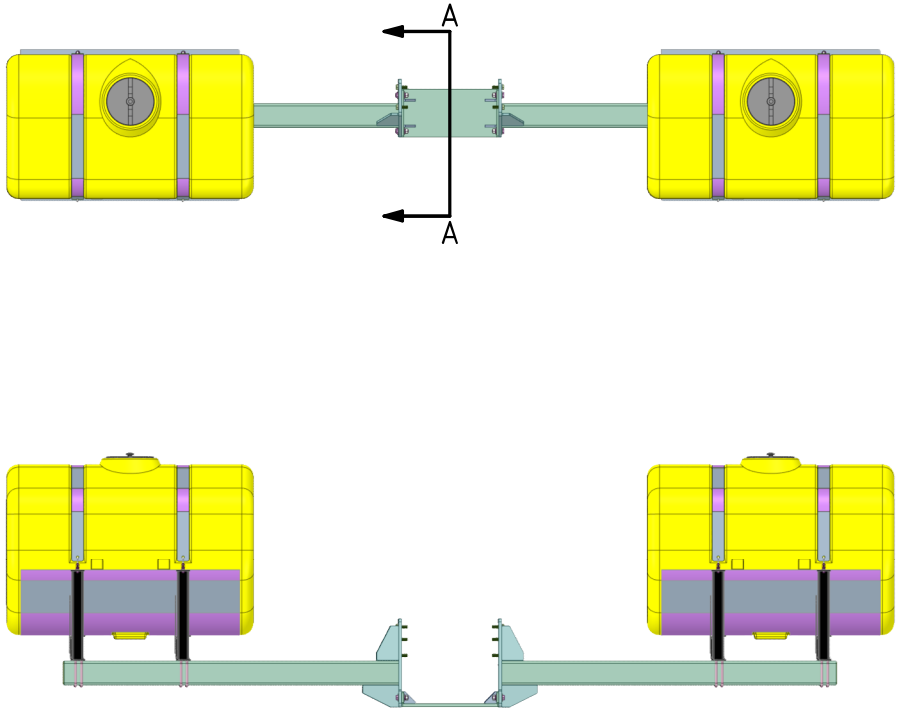

File Location: C:\Users\john\Documents\dwgs\bjm\210\2100978.scdoc

SECTION A-A

Plot Time @ 2/11/2022 11:35:51 AM

MODIFIED @ 2/11/2022 11:32:50 AM By:			
BIG JOHN MFG. INC CO.			
OSMOND, NE 68765		PHONE: 402 748 3860	
DATE: 6/1/2017 4:00:44 PM	OWN BY: J STOFFEL	REV:	DATE:
TITLE: ASS'Y, 600TD SYSTEM FOR MASSEY 8460; AGC0180-240 & MT655B			
Material:			
SIZE: B	CAGE CODE:	DWG NO: 2100978	REV:
SCALE 1:30		SHEET 1 OF 1	