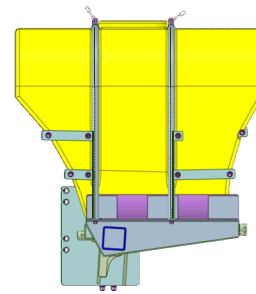

TOP VIEW

FRONT VIEW

BIG JOHN MFG INC.
203 N ST STRT, OSMOND, NE 68765
PHONE: 402.748.3860 FAX: 402.748.3235
DATE: 2/2/2018 11:22:27 AM BY: J STOFFEL Revision:
ASSY, 1000GAL SYSTEM
8000 TO 8R SERIES JOHN DEERES