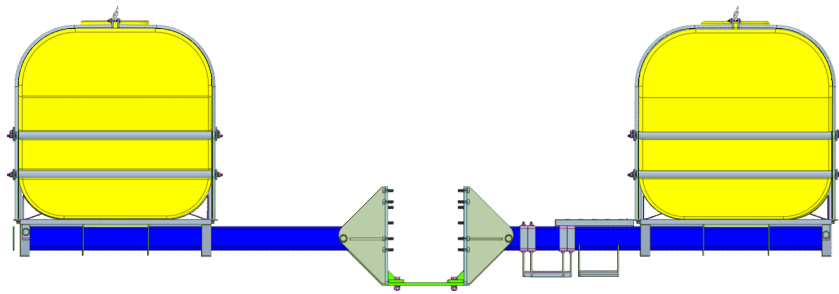

TOP VIEW

FRONT VIEW

BIG JOHN MFG INC.
203 N ST STRT, OSMOND, NE 68765
PHONE: 402.748.3860 FAX: 402.748.3235
DATE: 2/2/2018 11:22:27 AM BY: J STOFFEL Revision:
ASSY, 1000GAL SYSTEM
8000 TO 8R SERIES JOHN DEERES