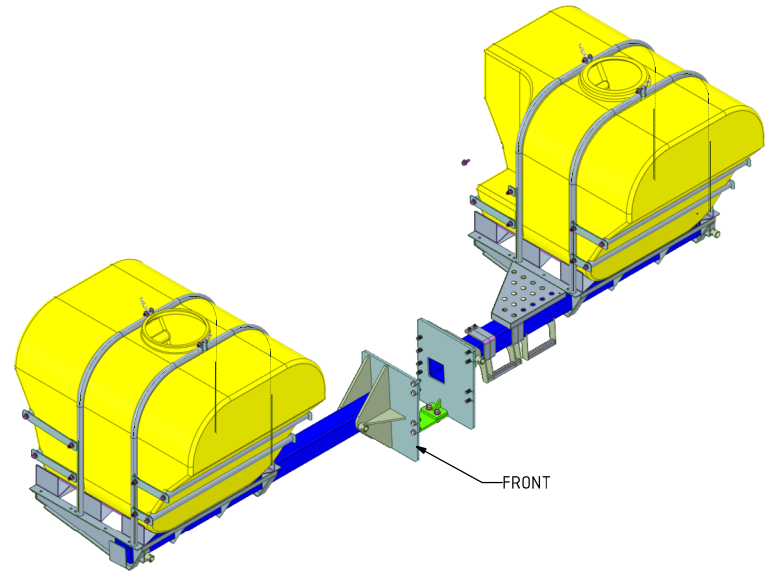

TOP VIEW

FRONT VIEW

BIG JOHN MFG INC.
203 N ST STRT, OSMOND, NE 68765
PHONE: 402.748.3860 FAX: 402.748.3235
DATE: 2/2/2018 11:22:27 AM BY: J STOFFEL Revision:
ASSY, 1000GAL SYSTEM
8000 TO 8R SERIES JOHN DEERES