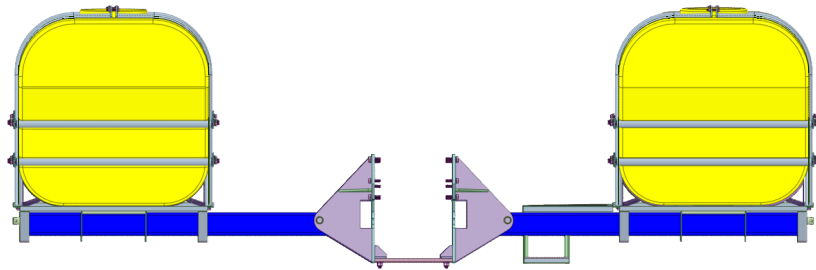

TOP VIEW

FRONT VIEW

LEFT SIDE VIEW

BIG JOHN MFG INC.
2123 N. ST. STREET, OSHKOSH, WIS. 54905
PHONE: 414.748.3846 FAX: 414.748.3835
DATE: 10/15/2010 5:15:53 PM DRAWN BY: J. STOFFEL
ASSM, 1000G SADDLE TK SYTEM
NH T8.300, NEW T8.320, 350, 380, 410, 435