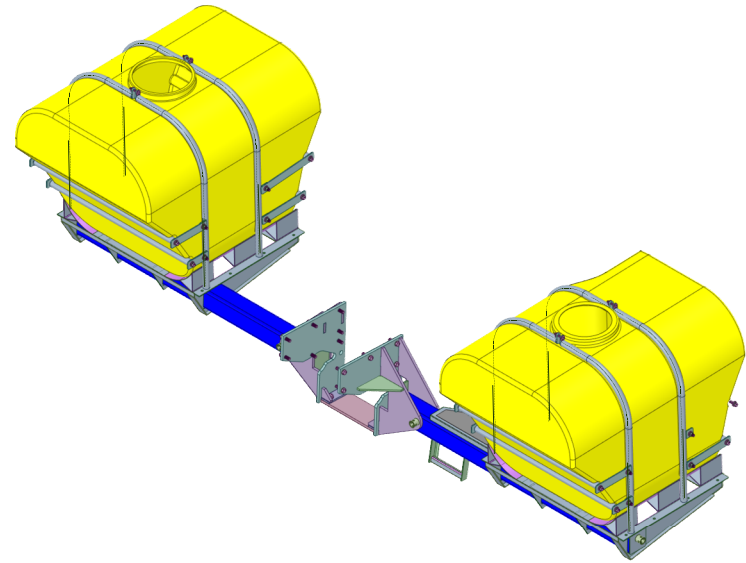

TOP VIEW

FRONT VIEW

LEFT SIDE VIEW

BIG JOHN MFG INC.
2123 N. ST. STREET, OSHKOSH, WIS. 54905
PHONE: 414.748.3846 FAX: 414.748.3835
DATE: 10/15/2010 5:15:53 PM DRAWN BY: J. STOFFEL
ASSM, 1000G SADDLE TK SYTEM
NH T8.300, NEW T8.320, 350, 380, 410, 435