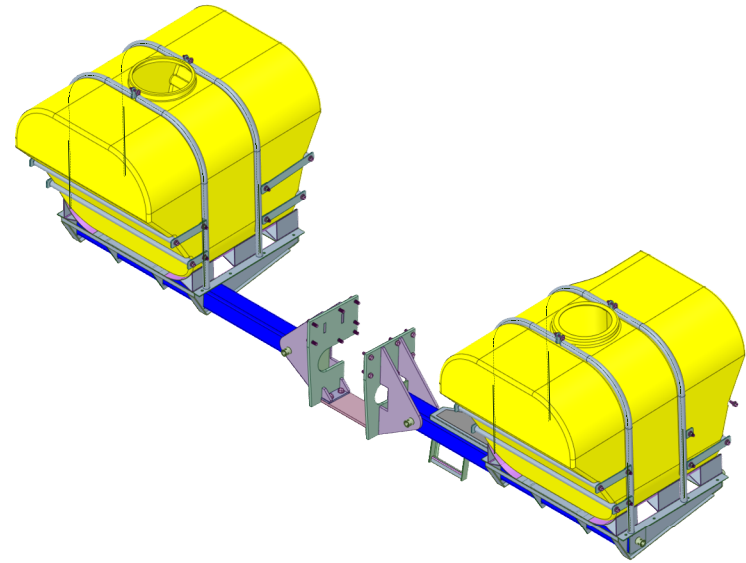

TOP VIEW

FRONT VIEW

LEFT SIDE VIEW

BIG JOHN MFG INC.  
2123 N. ST. STREET, OSHPHOLD, NC 28765  
PHONE: 402.748.3846 FAX: 402.748.3235  
DATE: 10/15/2010 5:15:53 PM DRAWN BY: J. STOFFEL  
ASSM, 1000G SADDLE TK SYTEM  
MAGNUM 235-340