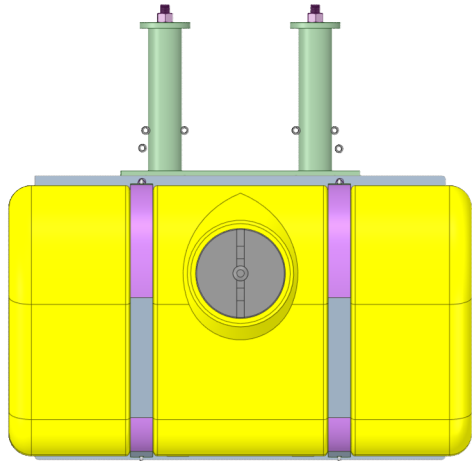

File Location: C:\Users\john\Documents\dwgs\bjm\210\2101611.scdoc

Plot Time @ 2/16/2022 10:36:27 AM

BIG JOHN MFG. INC CO.			
OSMOND, NE 68765		PHONE: 402 748 3860	
DATE: 4/6/2015 9:09:09 AM	OWN BY: J STOFFEL	REV:	DATE:
TITLE: ASS'Y, 600 GAL TD SYSTEM USED ON 8030 & 8R SERIES JOHN DEERE			
Material:			
SIZE: B	CAGE CODE:	DWG NO: 2101611	REV:
SCALE 1:16		SHEET 1 OF 1	