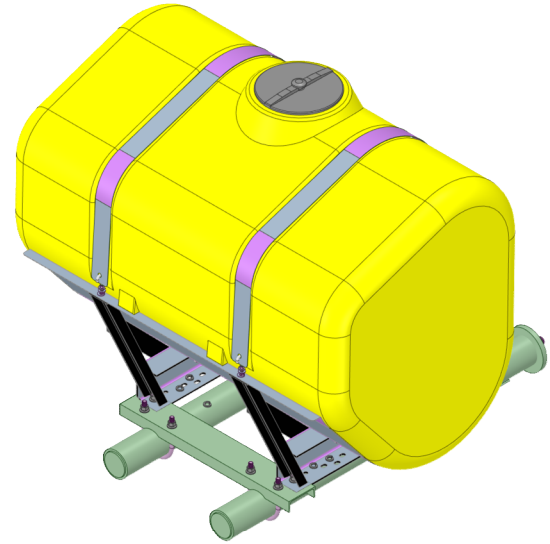

File Location: C:\Users\john\Documents\dwgs\bjm\210\2101611.scdoc

Plot Time @ 2/16/2022 10:36:27 AM

BIG JOHN MFG. INC CO.			
OSMOND, NE 68765		PHONE: 402 748 3860	
DATE: 4/6/2015 9:09:09 AM	OWN BY: J STOFFEL	REV:	DATE:
TITLE: ASS'Y, 600 GAL TD SYSTEM USED ON 8030 & 8R SERIES JOHN DEERE			
Material:			
SIZE: B	CAGE CODE:	DWG NO: 2101611	REV:
SCALE 1:16		SHEET 1 OF 1	